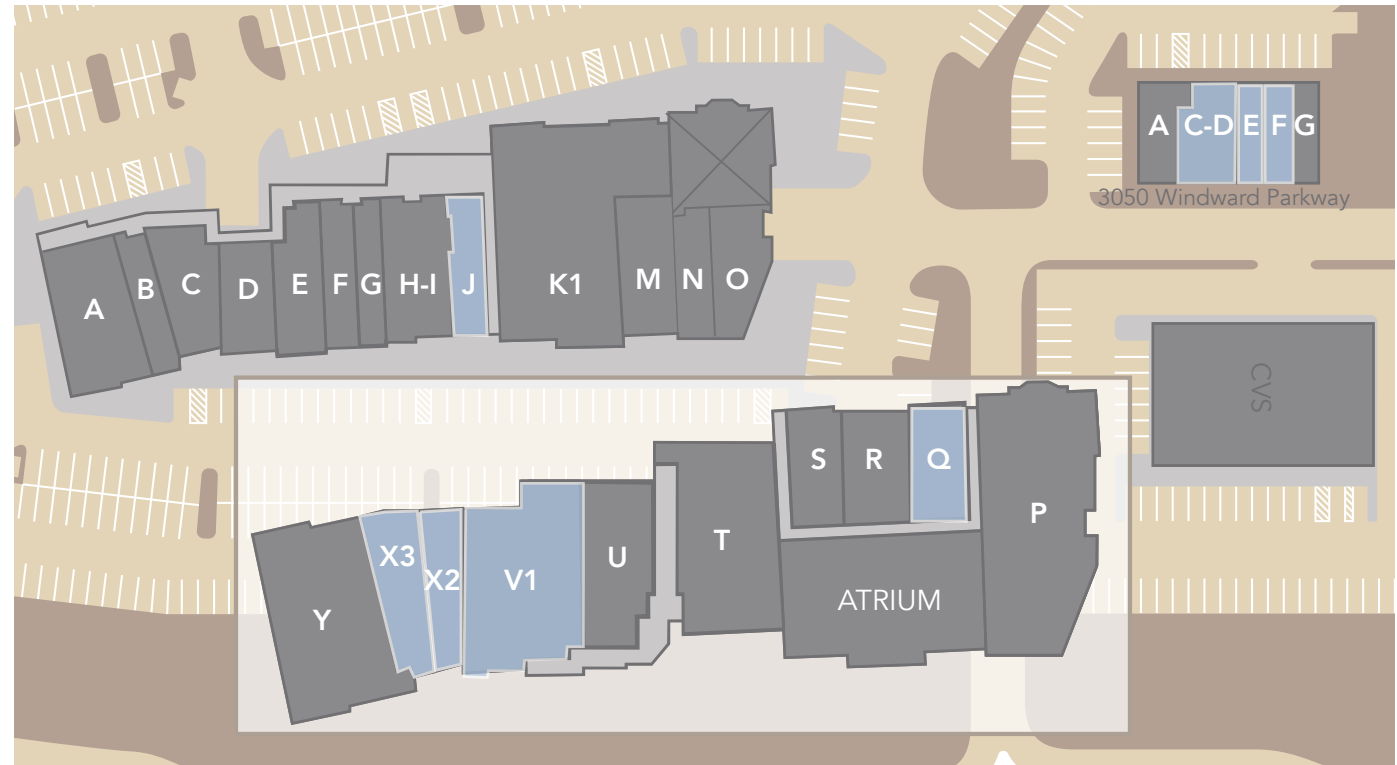

TERRACES AT WINDWARD

3050 - 3070 Windward Plaza
 Alpharetta, Georgia 30005

Suite	Tenant
3050A	Cafe at Pharr (1,552 sf)
3050C-D	AVAILABLE (2,250 sf)
3050E	AVAILABLE (945 sf)
3050F	AVAILABLE (1,021 sf)
3050G	Hair Max Salon (924 sf)
3070A	Mellow Mushroom (3,692 sf)
3070B	TBD - Poke Restaurant (1,305 sf)
3070C	Papouli's (2,330 sf)
3070D	Moe's Southwest Grill (1,942 sf)
3070E	Dickey's BBQ (2,053 sf)
3070F	UPS Store (1,445 sf)
3070G	Hanna's Nails (1,435 sf)
3070H-I	Chin Chin (2,822 sf)
3070J	AVAILABLE (1,787 sf)
3070K1	Brindavan (9,318 sf)
3070M-N	Brindavan (4,190 sf)
3070O	Starbucks (2,296 sf)
3070P	Firefly (6,770 sf)
3070Q	AVAILABLE (w/30 days) (1,532 sf)
3070R	Alpharetta Cosmetic Dentistry (1,746 sf)
3070S	Windward Cleaners (1,370 sf)
3070T	Jason's Deli (4,728 sf)
3070U	Hanna's Day Spa (2,975 sf)
3070V1-X1	AVAILABLE (4,797 sf)
3070X2	AVAILABLE (1,540 sf)
3070X3	AVAILABLE (1,515 sf)
3070Y	J. Christopher's (4,867 sf)