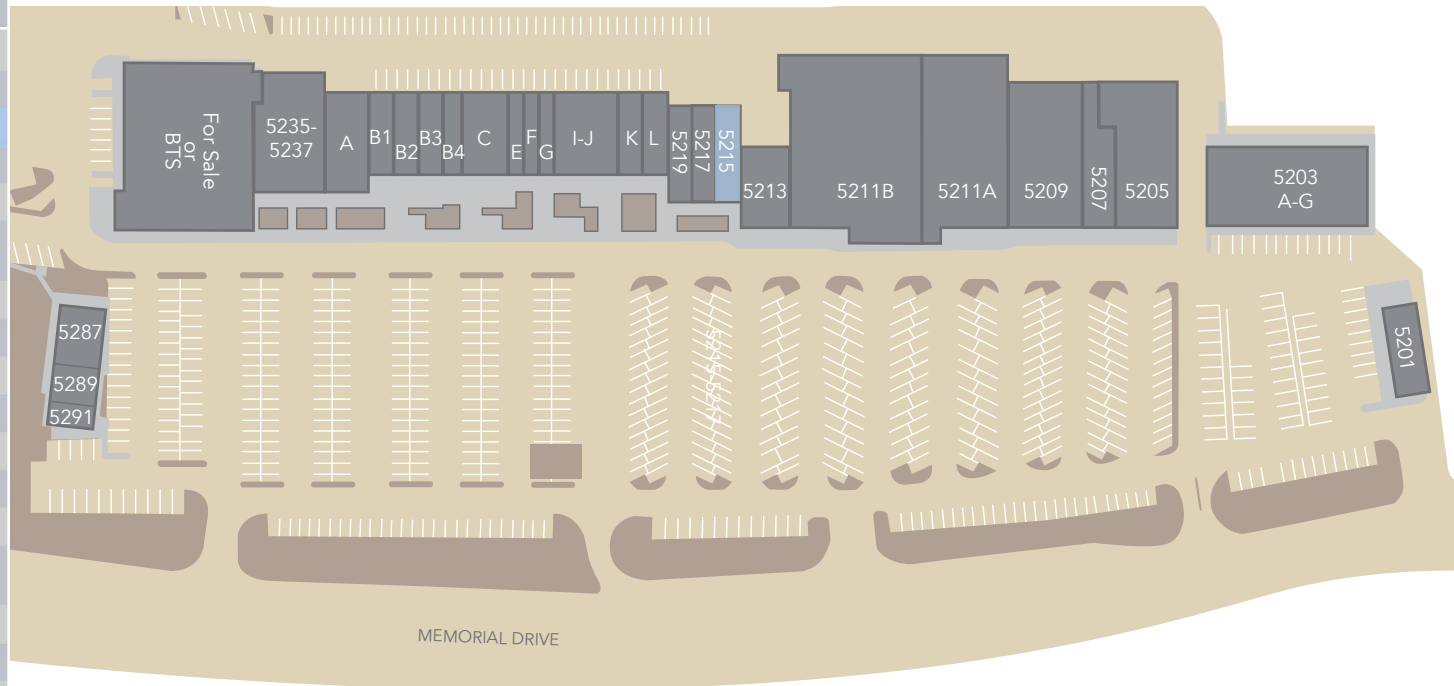

## STONEMONT VILLAGE

5203 Memorial Drive  
Stone Mountain, Georgia 30083

Stonemont Village is a 97,133 square foot neighborhood strip center located at the intersection of Memorial Drive and Rays Road in Stone Mountain, Georgia. Furniture & Beyond, Family Dollar, and Planet Fitness anchor this high-volume center situated on one of Atlanta's major thoroughfares. Its dominant position in the marketplace can be attributed to its easy accessibility and excellent visibility from Memorial Drive.

# STONEMONT VILLAGE

5203 Memorial Drive  
Stone Mountain, Georgia 30083

Suite	Tenant	SF
5201	Taco Bell	-----
5203A-G	Citi Trends	9,800
5205	MadRag	7,882
5207	Domino's Pizza	2,598
5209	Dollar General	8,320
5211A	Furniture & Beyond	11,828
5211B	Planet Fitness	16,562
5213	Golden Beauty	3,000
5215	AVAILABLE	1,700
5217	Chinland Market	1,700
5219	Queen's Bakery	1,700
5231A	Al Rahma Halal Meat & Grocery	3,450
5231B-1	Yasmin Pharmacy	1,429
5231B-2	Fast Cash Advance	1,423
5231B-3	Diaper Depot	1,423
5231B-4	Farmers Insurance	1,074
5231C	Tip Top Nails	1,773
5231E	Fatoma's Hair Braiding	1,075
5231F	Sahara Wings	1,058
5231G	Glamour Threading & Body	1,125
5231J	Hibbett Sports	4,265
5231K	T-Mobile	1,650
5231L	Art Deco Styles & Cuts	1,500
5235-37	Total Renal Care	6,070
5289	Dream Cafe	1,624
5287-5291	Medina Restaurant	2,740