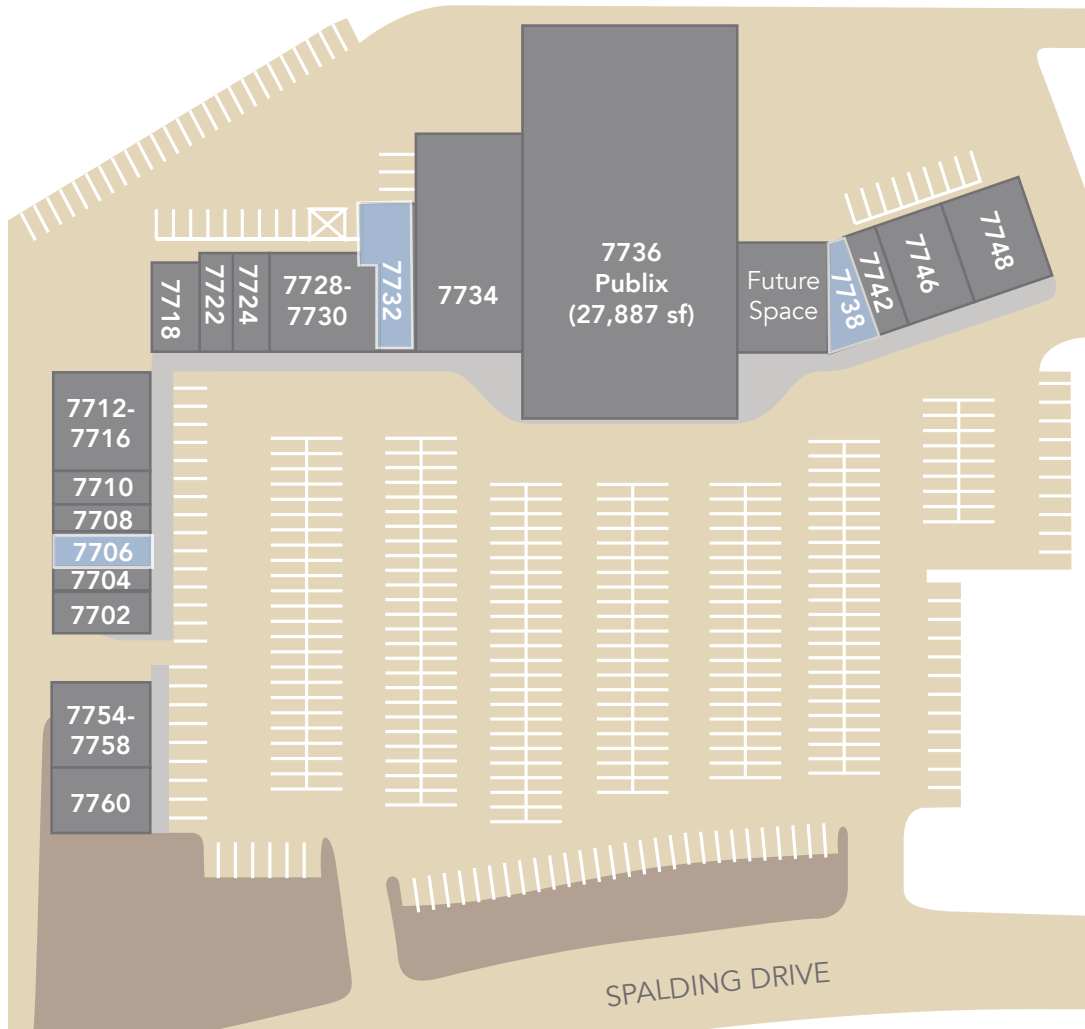

SPALDING CORNERS

7702 - 7760 Spalding Drive
Sandy Springs, Georgia 30092

Suite	Tenant
7702	Red Bandana Pet Food (1,500 sf)
7704	Nail Talk (900 sf)
7706	AVAILABLE (1,200 sf)
7708	Spalding Hair Cutters (900 sf)
7710	Etechnovators (1,200 sf)
7712-7716	The Derby (3,600 sf)
7718	Benjamin Moore (1,650 sf)
7722	Chinese Take Out (1,200 sf)
7724	The Gallery (1,200 sf)
7728	Price Right Outlet (3,313 sf)
7732	AVAILABLE (2,687 sf)
7734	CVS (8,450 sf)
7736	Publix (27,887 sf)
7738	AVAILABLE (1,200 sf)
7742	UPS Store (1,200 sf)
7746	Dagwood's Pizza (2,936 sf)
7748	Spalding Wine and Spirits (2,464 sf)
7754-58	Leslie's Swimming Pool Supplies (3,420 sf)
7760	Great Expressions Dental (2,760 sf)