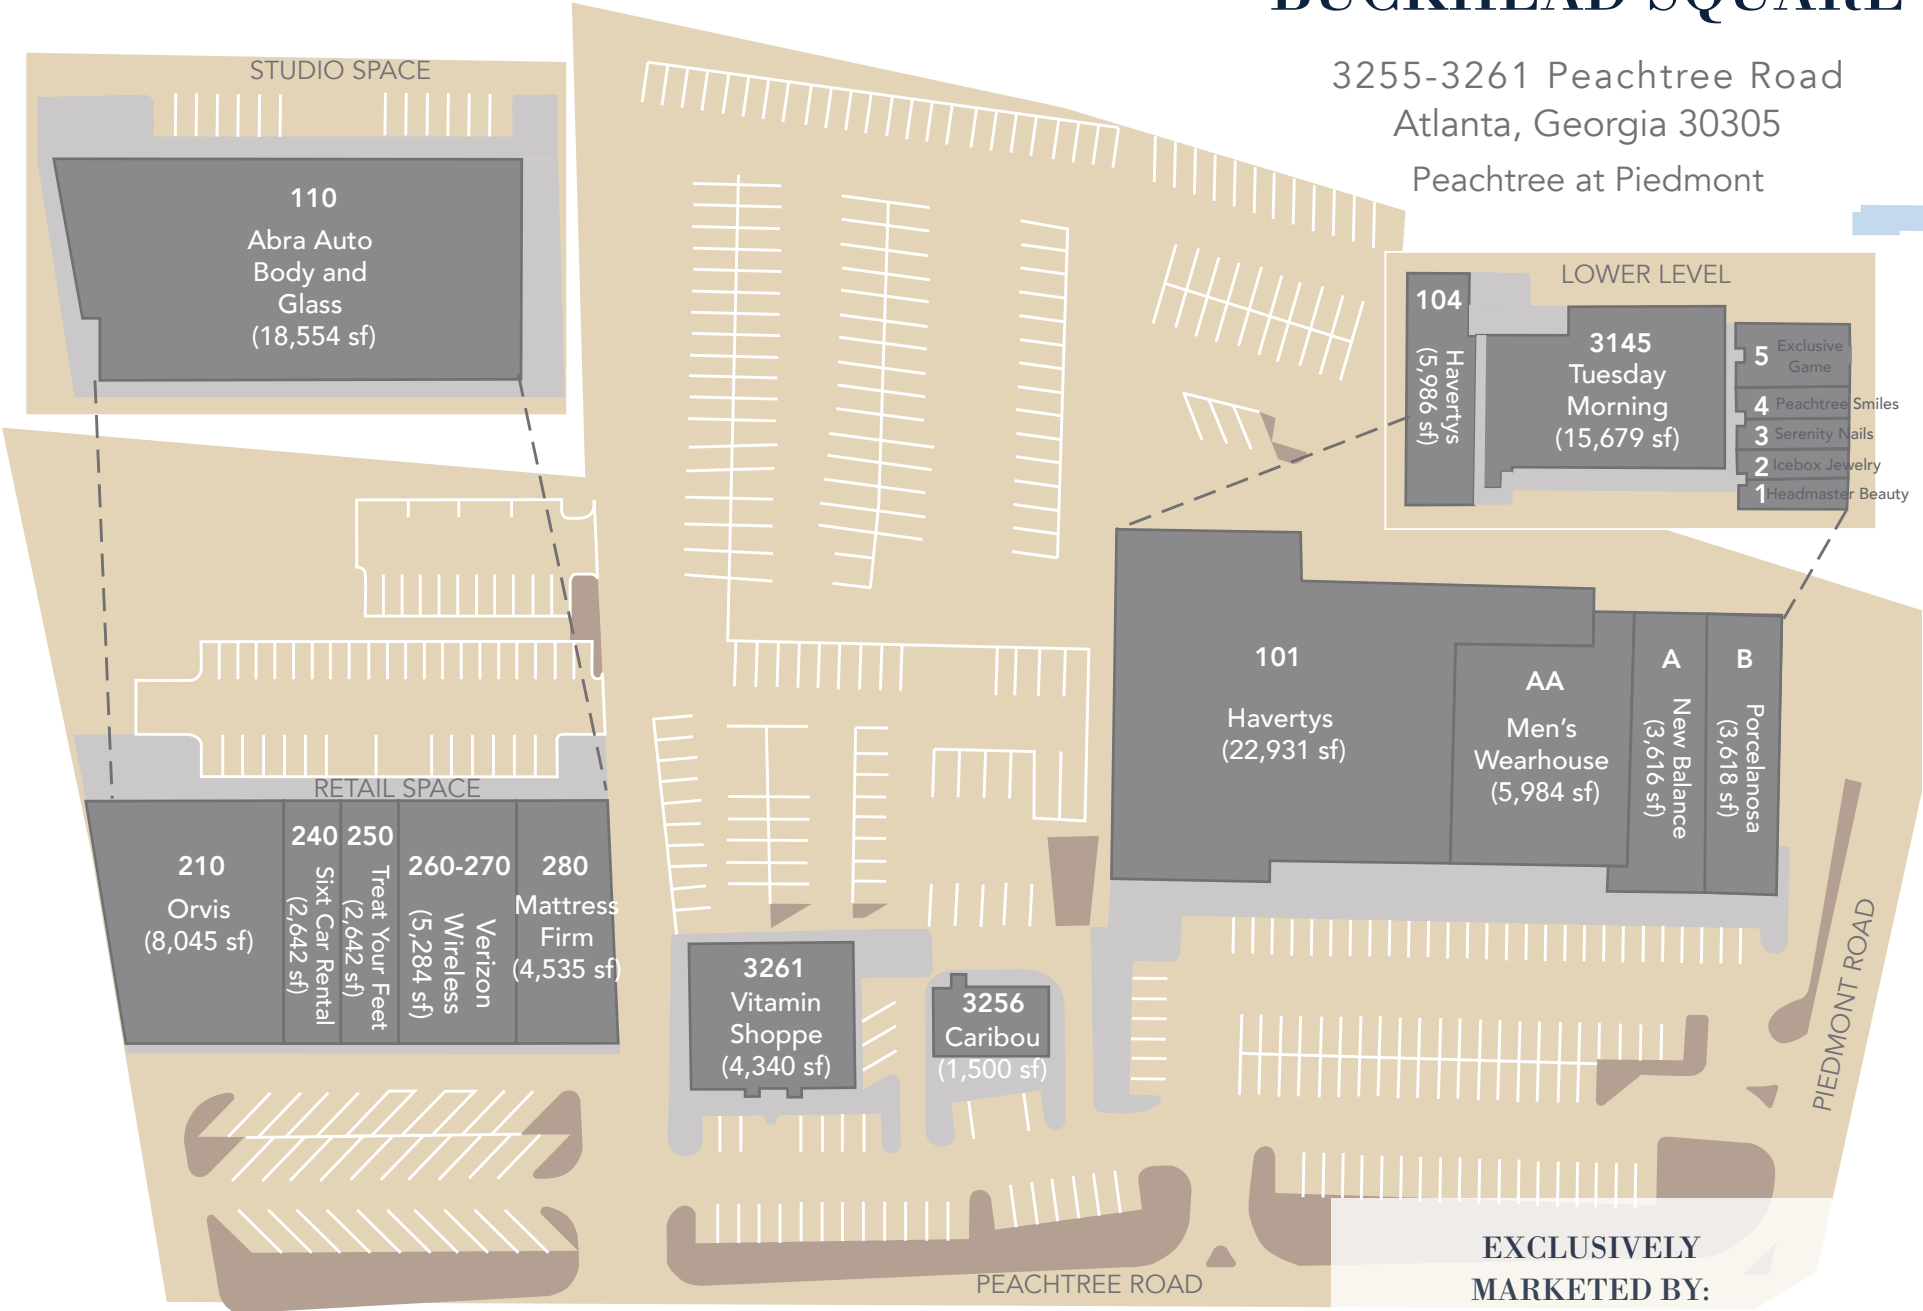

# BUCKHEAD SQUARE

3255-3261 Peachtree Road  
 Atlanta, Georgia 30305  
 Peachtree at Piedmont

ZONING:

**EXCLUSIVELY  
 MARKETED BY:**

Shirley A. Gouffon  
 (404) 898 9012

sgouffon@seligenterprises.com