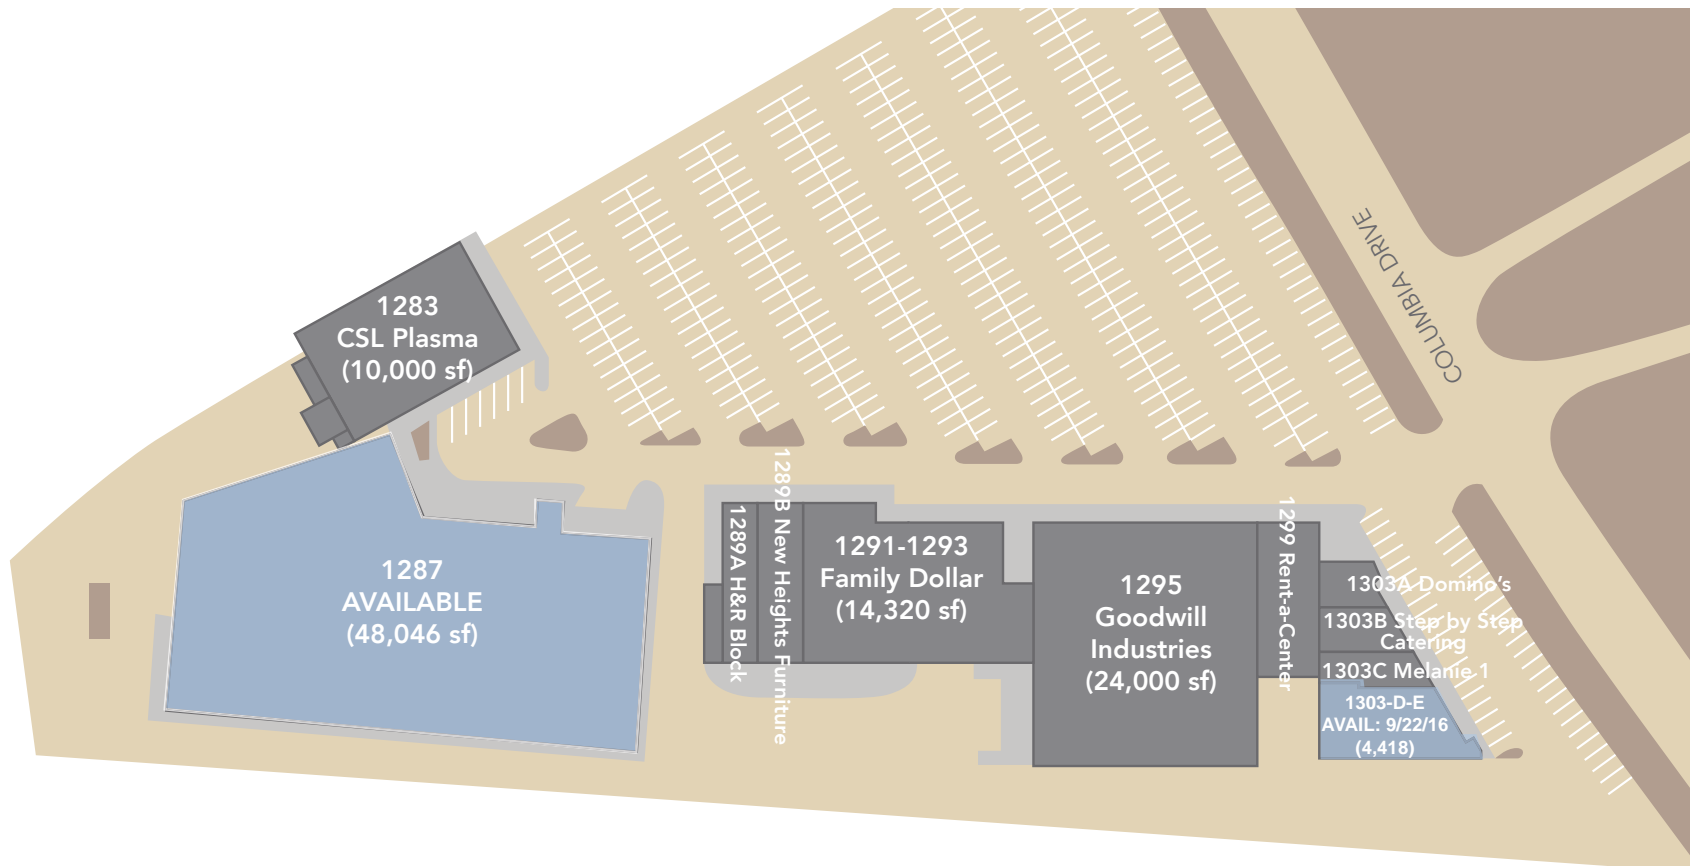

AVONDALE CROSSING

1283-1304 Columbia Drive

Decatur, Georgia 30032

Columbia Drive at Memorial Drive

Available

442 Parking Spaces
PARKING RATIO: 4.03 SP/ 1,000 SF

**EXCLUSIVELY
MARKETED BY:**
Shirley A. Gouffon
(404) 898 9012